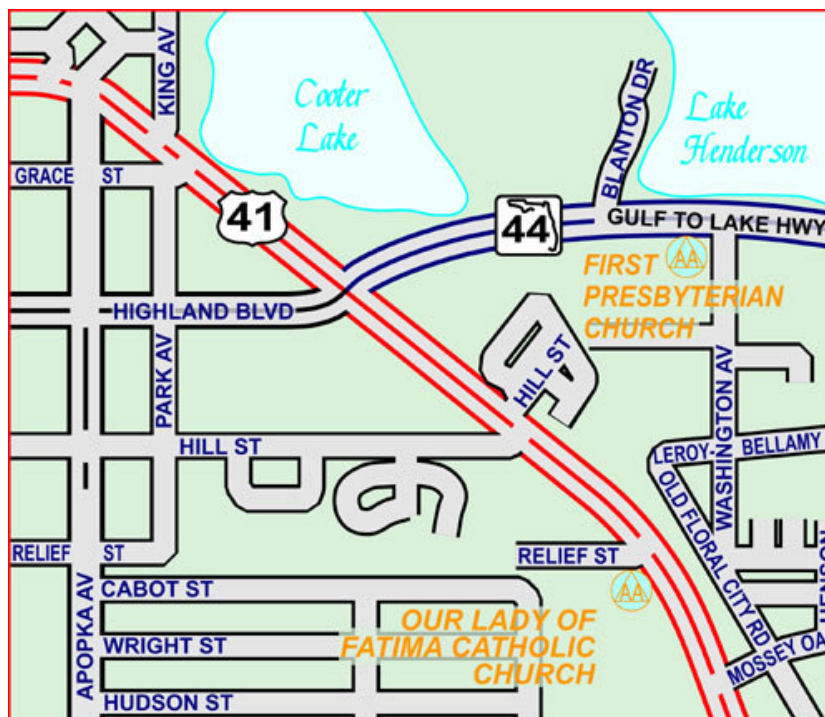

Nature Coast Intergroup Our Lady Of Fatima / 1st Presbyterian Church

Our Lady of Fatima Church / 1st Presbyterian Church Inverness

[Click](#) for Meeting Key.

(opens in a popup window..you must enable popups)

Inverness	Sun	Mon	Tue	Wed	Thu	Fri	Sat
It's In The Book Group 1st Presbyterian Church Rte 44 E						9:00AM	
						CD H BB	
Share At Noon Group Our Lady of Fatima Catholic Church Hwy 41 S last Thur OD Anniversary					Noon		
					CD H		
Women to Women 1st Presbyterian Church Rte 44E			6:00PM				
			CD W H				
Inverness Monday Night Group Our Lady of Fatima Catholic Church Hwy 41 S		8:00PM					
		OD					
Wednesday Night Step Study Our Lady of Fatima Catholic Church Hwy 41 S				8:00PM			
				C ST H			
Big Book 164 1st Presbyterian Church Rte 44E					6:00 PM		
					C H BB		

[Print Map](#)

[Return to Area Map](#)