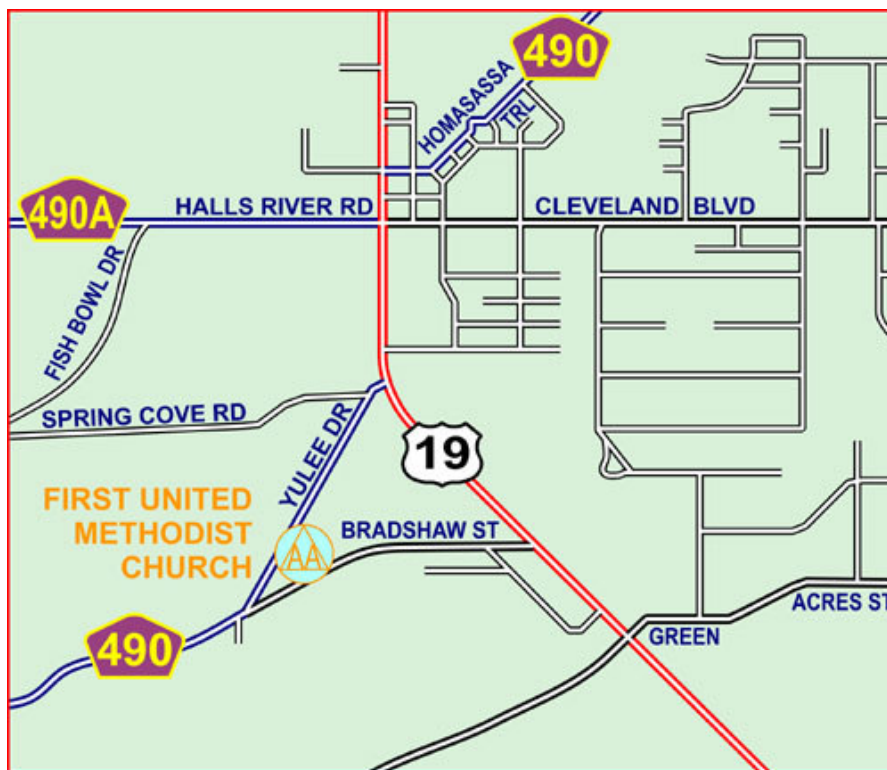

# Nature Coast Intergroup 1st United Methodist Church

**1st United Methodist Church**  
**Yulee Drive & Bradshaw**  
**Homosassa**

[Click](#) for Meeting Key.

(opens in a popup window..you must enable popups)

Group	Day of Week	Time	Meeting Type
???	Thursday	8 PM	CD

[Print Map](#)

[Return to Area Map](#)

© 2007 | Nature Coast Intergroup